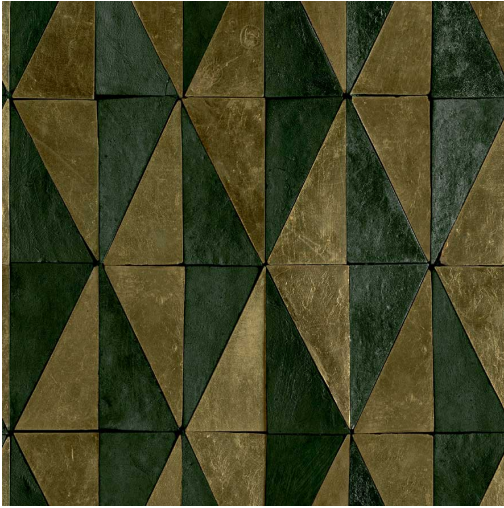

## Ombres d'épure

AST NT 003 02

Collection :  
FRANCOIS MASCARELLO

Artist  
FRANCOIS MASCARELLO

Usage  
WALLPAPER

Composition  
NON WOVEN BACKING

Sales Units  
ROLL

Measurements  
ROLL OF LENGTH 10M (11 YD) X  
WIDTH 0.7M (27")

Pattern match  
STRAIGHT MATCH 64CM (25.2")

Care  
WASHABLE

UV light resistance  
GOOD

Non-inflammable  
CERTIFICATE ON DEMAND