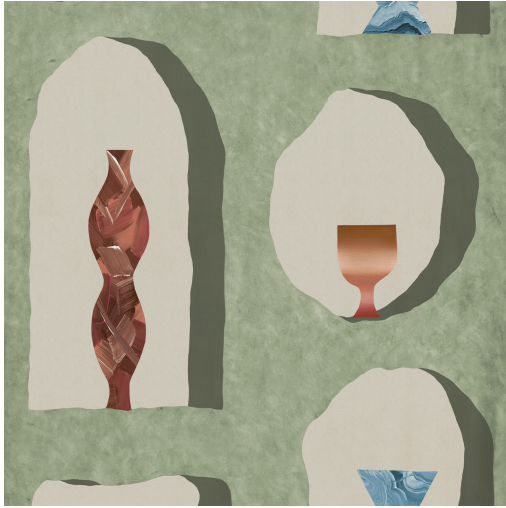

Astéré

Olive

AST NT 021 02

Collection :
GARANCE VALLEE

Artist
GARANCE VALLEE

Usage
WALLPAPER

Composition
NON WOVEN BACKING

Sales Units
ROLL

Measurements
ROLL OF LENGTH 10M (11 YD) X
WIDTH 1M (39") (WIDE WIDTH)

Pattern match
100CM (39.3") DROP MATCH AT
50CM (19.6")

Care
WASHABLE

UV light resistance
GOOD

Non-inflammable
CERTIFICATE ON DEMAND